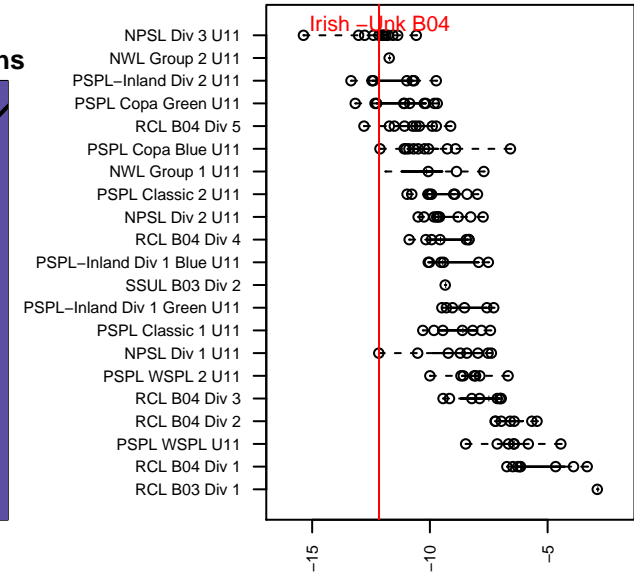

Irish -Unk B04

, WA
B04 total strength=34
attack=0.13 defense=0.04
fall league = NPSL Div 3 U11

alt names used:
Irish BU11
Irish B04

Venues played:
2015 NPSL Division 3 U11
2015 Cranberry Cup U11

**attack and defense variance (black dot)
relative to other teams
and top 10 in region**

**attack and defense rating
relative to others at age
and all opponents in last 13 months**

Performance relative to 13 month average

Performance relative to 13 month average

date	home		away		venue	pred.home	pred.away
2015-12-19	Mercer Island FC The Flash B04	0	Irish -Unk B04	8	2015 NPSL Division 3 U11	0.85	7.31
2015-12-12	Irish -Unk B04	4	Southlake Select Red B04	1	2015 NPSL Division 3 U11	2.10	2.61
2015-12-05	BYSC Select B B04	4	Irish -Unk B04	4	2015 NPSL Division 3 U11	2.71	3.92
2015-11-28	Irish -Unk B04	0	NSC Magic B04	2	2015 Cranberry Cup U11	1.43	4.39
2015-11-27	NSC Synergy B04	9	Irish -Unk B04	0	2015 Cranberry Cup U11	7.11	0.90
2015-11-27	Irish -Unk B04	0	Crossfire Select Erbstoesz B04	7	2015 Cranberry Cup U11	0.48	10.58
2015-11-21	Irish -Unk B04	2	Seattle United S White B04	5	2015 NPSL Division 3 U11	2.52	3.28
2015-11-07	BIFC White B04	4	Irish -Unk B04	2	2015 NPSL Division 3 U11	3.49	2.13
2015-10-31	Irish -Unk B04	3	Southlake Select White B04	5	2015 NPSL Division 3 U11	4.03	3.69
2015-10-24	Irish -Unk B04	1	IFC Red B04	3	2015 NPSL Division 3 U11	3.42	3.71
2015-10-17	PSA Force Black B04	2	Irish -Unk B04	1	2015 NPSL Division 3 U11	2.90	2.70
2015-10-03	Irish -Unk B04	8	NWSC Islanders B04	4	2015 NPSL Division 3 U11	3.54	2.12
2015-09-26	Mukilteo Rush B04	2	Irish -Unk B04	3	2015 NPSL Division 3 U11	3.24	2.65
2015-09-19	Irish -Unk B04	3	FME Xtreme B04	6	2015 NPSL Division 3 U11	2.41	3.92
2015-09-12	NSC Magic B04	5	Irish -Unk B04	2	2015 NPSL Division 3 U11	4.39	1.43