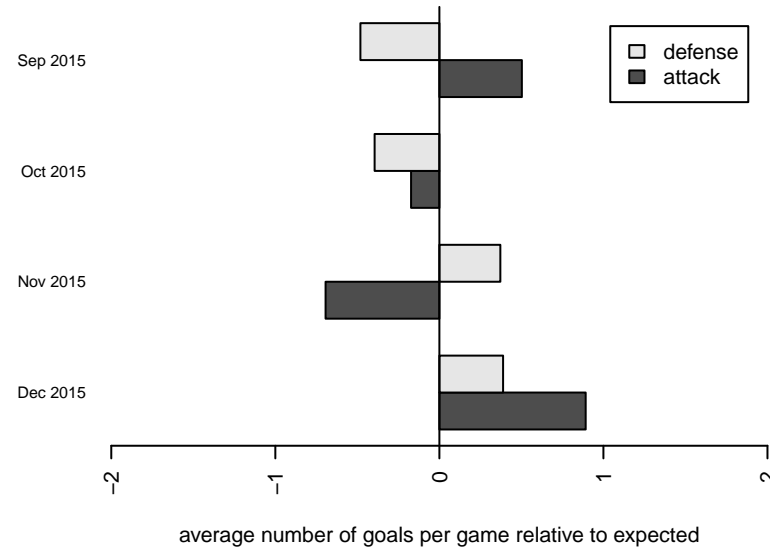

Irish -Unk B04

, WA
B04 total strength=34
attack=0.13 defense=0.04
fall league = NPSL Div 3 U11

alt names used:
Irish BU11
Irish B04

Venues played:
2015 NPSL Division 3 U11
2015 Cranberry Cup U11

**attack and defense variance (black dot)
relative to other teams
and top 10 in region**

**attack and defense rating
relative to others at age
and all opponents in last 13 months**

Performance relative to 13 month average

Performance relative to 13 month average

date	home		away		venue	pred.home	pred.away
2015-12-19	Mercer Island FC The Flash B04	0	Irish -Unk B04	8	2015 NPSL Division 3 U11	0.85	7.31
2015-12-12	Irish -Unk B04	4	Southlake Select Red B04	1	2015 NPSL Division 3 U11	2.10	2.61
2015-12-05	BYSC Select B B04	4	Irish -Unk B04	4	2015 NPSL Division 3 U11	2.71	3.92
2015-11-28	Irish -Unk B04	0	NSC Magic B04	2	2015 Cranberry Cup U11	1.43	4.39
2015-11-27	NSC Synergy B04	9	Irish -Unk B04	0	2015 Cranberry Cup U11	7.11	0.90
2015-11-27	Irish -Unk B04	0	Crossfire Select Erbstoesz B04	7	2015 Cranberry Cup U11	0.48	10.58
2015-11-21	Irish -Unk B04	2	Seattle United S White B04	5	2015 NPSL Division 3 U11	2.52	3.28
2015-11-07	BIFC White B04	4	Irish -Unk B04	2	2015 NPSL Division 3 U11	3.49	2.13
2015-10-31	Irish -Unk B04	3	Southlake Select White B04	5	2015 NPSL Division 3 U11	4.03	3.69
2015-10-24	Irish -Unk B04	1	IFC Red B04	3	2015 NPSL Division 3 U11	3.42	3.71
2015-10-17	PSA Force Black B04	2	Irish -Unk B04	1	2015 NPSL Division 3 U11	2.90	2.70
2015-10-03	Irish -Unk B04	8	NWSC Islanders B04	4	2015 NPSL Division 3 U11	3.54	2.12
2015-09-26	Mukilteo Rush B04	2	Irish -Unk B04	3	2015 NPSL Division 3 U11	3.24	2.65
2015-09-19	Irish -Unk B04	3	FME Xtreme B04	6	2015 NPSL Division 3 U11	2.41	3.92
2015-09-12	NSC Magic B04	5	Irish -Unk B04	2	2015 NPSL Division 3 U11	4.39	1.43