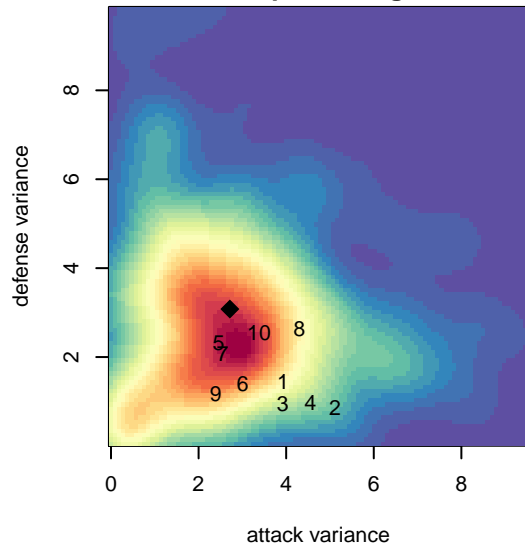

Irish -Unk B04

, WA
B04 total strength=34
attack=0.13 defense=0.04
fall league = NPSL Div 3 U11

alt names used:
Irish BU11
Irish B04

Venues played:
2015 NPSL Division 3 U11
2015 Cranberry Cup U11

**attack and defense variance (black dot)
relative to other teams
and top 10 in region**